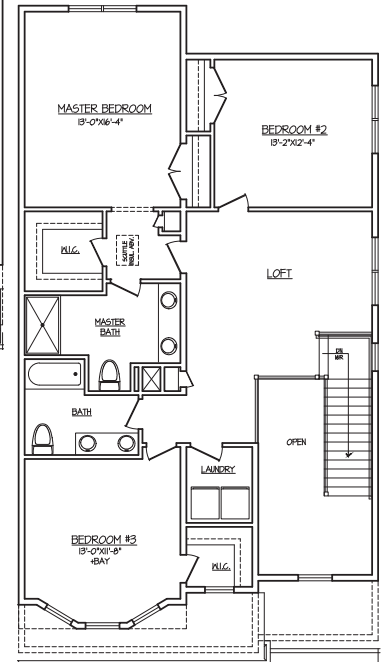

HAYDEN

2 BEDROOMS + STUDY | 2.5 BATHS | 2,404 SQ. FT.

FIRST FLOOR
1,103 SQ. FT.

SECOND FLOOR
1,301 SQ. FT.

HAYDEN

3 BEDROOMS | 2.5 BATHS | 2,404 SQ. FT.

FIRST FLOOR
1,103 SQ. FT.

SECOND FLOOR
1,301 SQ. FT.

OPTION 1
LEFT ELEVATION

OPTION 2
RIGHT ELEVATION