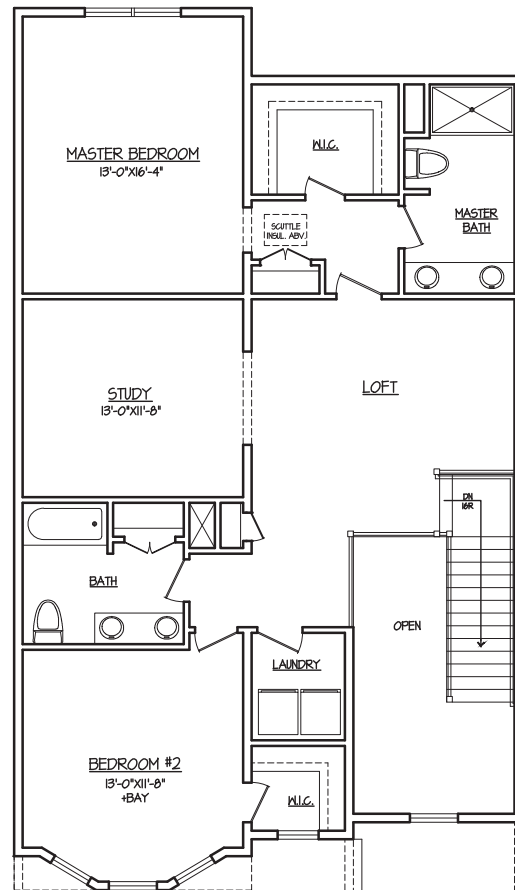

HAYDEN

2 BEDROOMS + STUDY | 2.5 BATHS | 2,404 SQ. FT.

FIRST FLOOR
1,103 SQ. FT.

SECOND FLOOR
1,301 SQ. FT.

HAYDEN

3 BEDROOMS | 2.5 BATHS | 2,404 SQ. FT.

FIRST FLOOR
1,103 SQ. FT.

SECOND FLOOR
1,301 SQ. FT.

OPTION 1
LEFT ELEVATION

OPTION 2
RIGHT ELEVATION