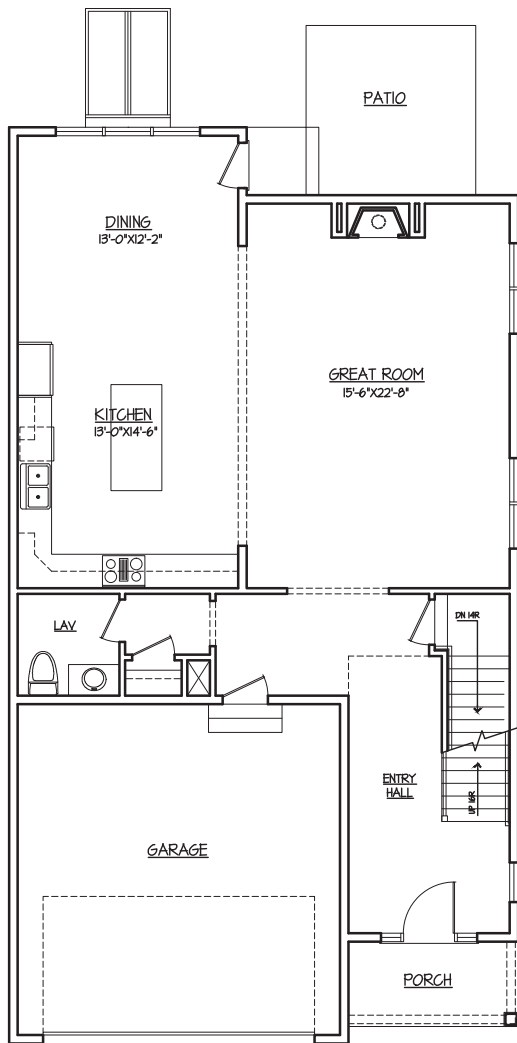

HAYDEN

2 BEDROOMS + STUDY | 2.5 BATHS | 2,404 SQ. FT.

FIRST FLOOR
1,103 SQ. FT.

SECOND FLOOR
1,301 SQ. FT.

HAYDEN

3 BEDROOMS | 2.5 BATHS | 2,404 SQ. FT.

FIRST FLOOR
1,103 SQ. FT.

SECOND FLOOR
1,301 SQ. FT.

OPTION 1
LEFT ELEVATION

OPTION 2
RIGHT ELEVATION