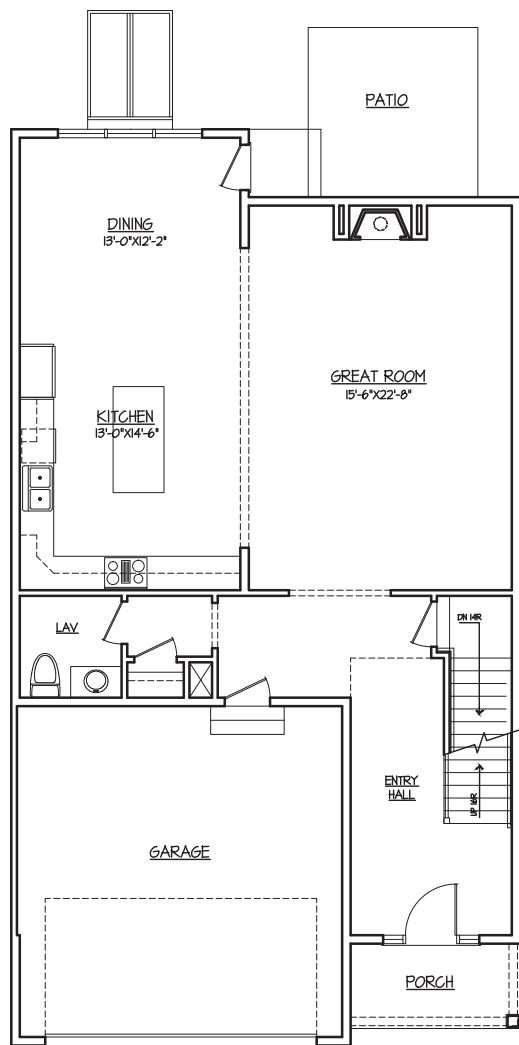

HAYDEN

2 BEDROOMS + STUDY | 2.5 BATHS | 2,404 SQ. FT.

FIRST FLOOR
1,103 SQ. FT.

SECOND FLOOR
1,301 SQ. FT.

HAYDEN

3 BEDROOMS | 2.5 BATHS | 2,404 SQ. FT.

FIRST FLOOR
1,103 SQ. FT.

SECOND FLOOR
1,301 SQ. FT.

OPTION 1
LEFT ELEVATION

OPTION 2
RIGHT ELEVATION