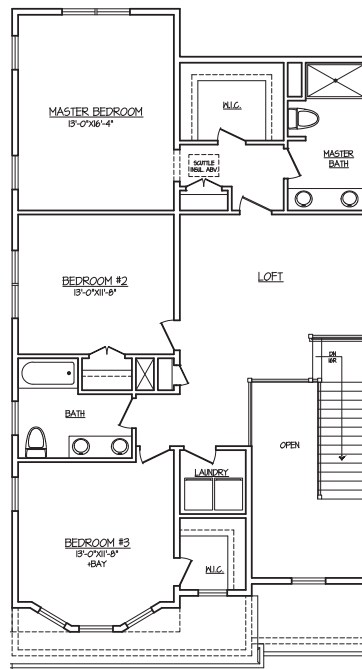

HAYDEN

2 BEDROOMS + STUDY | 2.5 BATHS | 2,404 SQ. FT.

FIRST FLOOR
1,103 SQ. FT.

SECOND FLOOR
1,301 SQ. FT.

HAYDEN

3 BEDROOMS | 2.5 BATHS | 2,404 SQ. FT.

FIRST FLOOR
1,103 SQ. FT.

SECOND FLOOR
1,301 SQ. FT.

OPTION 1
LEFT ELEVATION

OPTION 2
RIGHT ELEVATION