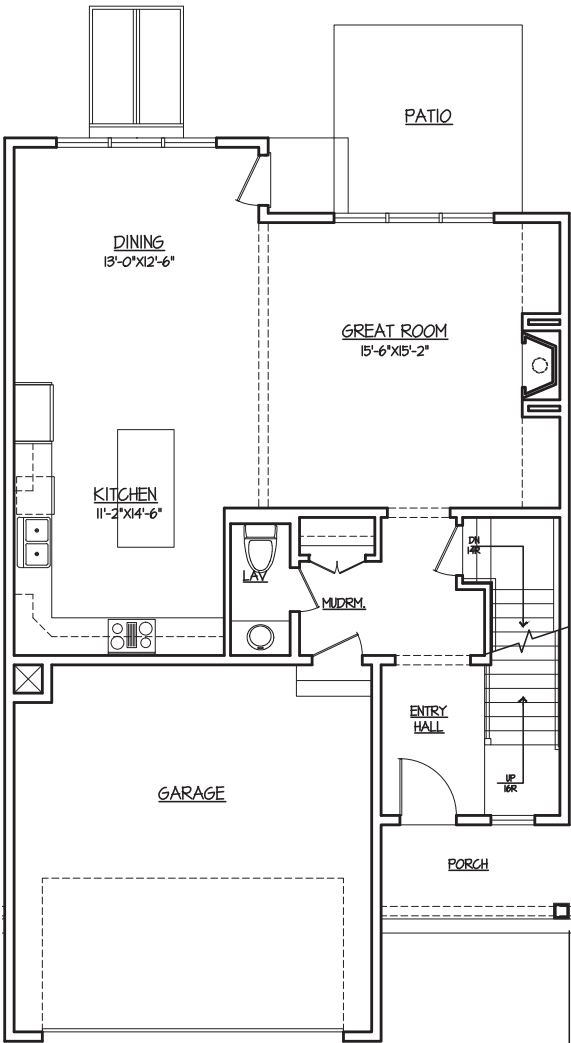

WENTWORTH 3 BEDROOMS | 2.5 BATHS | 2,081 SQ. FT.

FIRST FLOOR
865 SQ. FT.

SECOND FLOOR
1,216 SQ. FT.

WENTWORTH 2 BEDROOMS + STUDY | 2.5 BATHS | 2,081 SQ. FT.

FIRST FLOOR
865 SQ. FT.

SECOND FLOOR
1,216 SQ. FT.