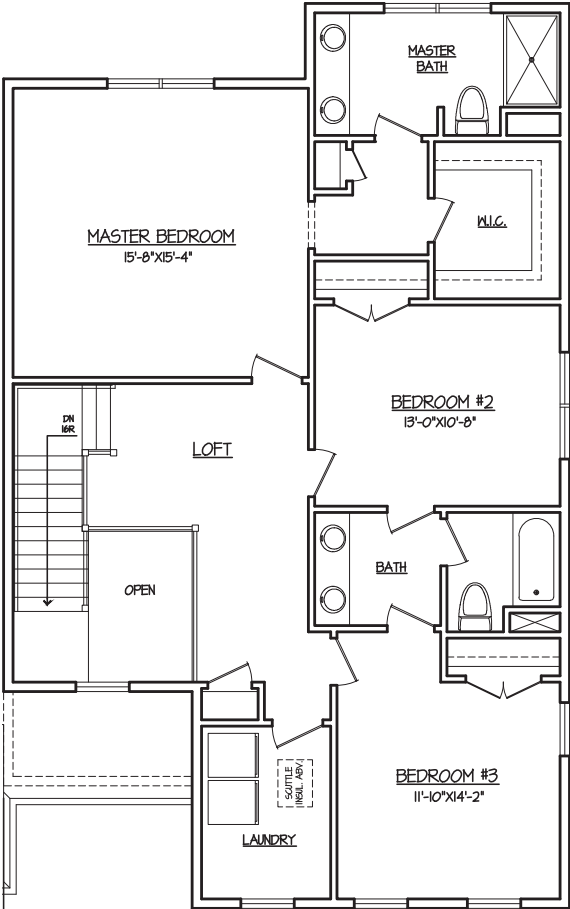

WENTWORTH 3 BEDROOMS | 2.5 BATHS | 2,081 SQ. FT.

FIRST FLOOR
865 SQ. FT.

SECOND FLOOR
1,216 SQ. FT.

WENTWORTH 2 BEDROOMS + STUDY | 2.5 BATHS | 2,081 SQ. FT.

FIRST FLOOR
865 SQ. FT.

SECOND FLOOR
1,216 SQ. FT.