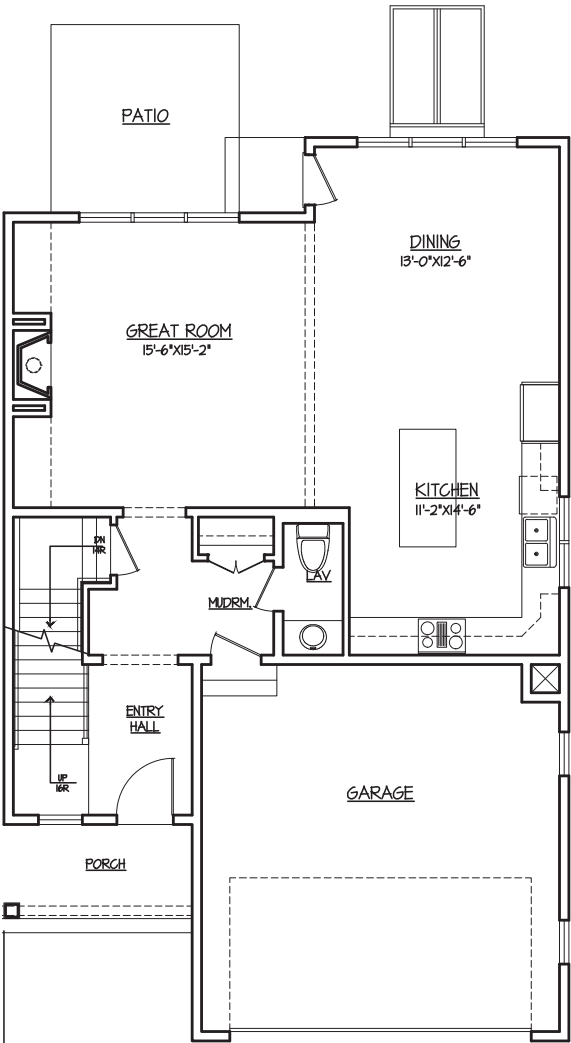

WENTWORTH 3 BEDROOMS | 2.5 BATHS | 2,081 SQ. FT.

FIRST FLOOR
865 SQ. FT.

SECOND FLOOR
1,216 SQ. FT.

WENTWORTH 2 BEDROOMS + STUDY | 2.5 BATHS | 2,081 SQ. FT.

FIRST FLOOR
865 SQ. FT.

SECOND FLOOR
1,216 SQ. FT.