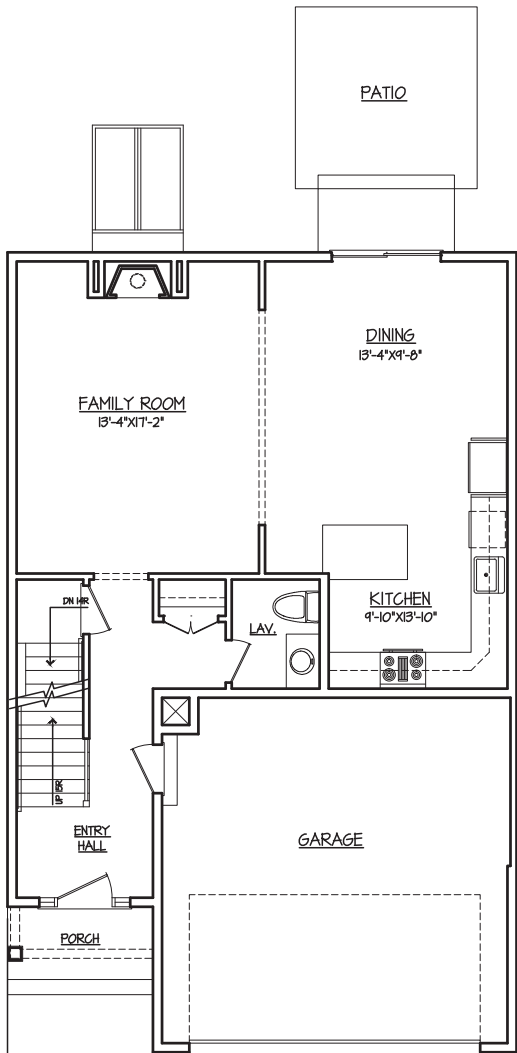

# KENNEDY

2 BEDROOMS | 2.5 BATHS | 1,852 SQ. FT.

## FIRST FLOOR

784 SQ. FT.

## SECOND FLOOR

1,068 SQ. FT.